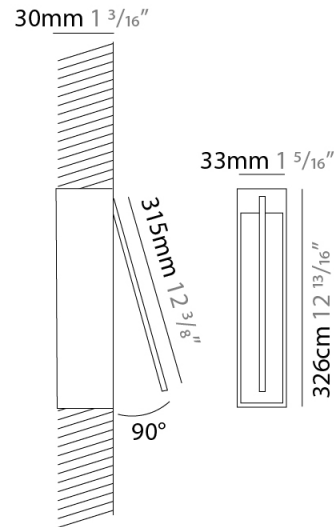

GENERAL

Series: Spillo
 Subseries: Spillo 1 Rod
 Brand: Icone
 Division: Design
 Mounting Type: Recessed
 Mounting Location: Wall
 Subcategory: Ambient

PHYSICAL

Shape: Rectangle
 Width (mm): 33
 Width (in): 1 ⁵/₁₆
 Height (mm): 126
 Height (in): 4 ¹⁵/₁₆
 Min. Recessing Depth (mm): 30
 Min. Recessing Depth (in): 1 ³/₁₆
 Light Distribution: Adjustable
[Fixture Finish: WHI / BLK / CHR / BGD](#)
 Fixture Material: Brass

GENERAL

Series: Spillo
 Subseries: Spillo 1 Rod
 Brand: Icone
 Division: Design
 Mounting Type: Recessed
 Mounting Location: Wall
 Subcategory: Ambient

PHYSICAL

Shape: Rectangle
 Width (mm): 33
 Width (in): 1 ⁵/₁₆
 Height (mm): 226
 Height (in): 8 ⁷/₈
 Min. Recessing Depth (mm): 30
 Min. Recessing Depth (in): 1 ³/₁₆
 Light Distribution: Adjustable
[Fixture Finish: WHI / BLK / CHR / BGD](#)
 Fixture Material: Brass

GENERAL

Series: Spillo
 Subseries: Spillo 1 Rod
 Brand: Icone
 Division: Design
 Mounting Type: Recessed
 Mounting Location: Wall
 Subcategory: Ambient

PHYSICAL

Shape: Rectangle
 Width (mm): 33
 Width (in): 1 ⁵/₁₆
 Height (mm): 326
 Height (in): 12 ¹³/₁₆
 Min. Recessing Depth (mm): 30
 Min. Recessing Depth (in): 1 ³/₁₆
 Light Distribution: Adjustable
[Fixture Finish: WHI / BLK / CHR / BGD](#)
 Fixture Material: Brass

LED

[Color Temperature \(°K\): 2700 / 3000](#)
 Nominal Lumen (lm): 330
 CRI: >90 CRI
 Lamp Life (hrs): 50000

OPTICAL

Adjustability: Tilt 120°

RATINGS AND CERTIFICATIONS

Certified By: Certified for North American Standards
 IP rating: IP20